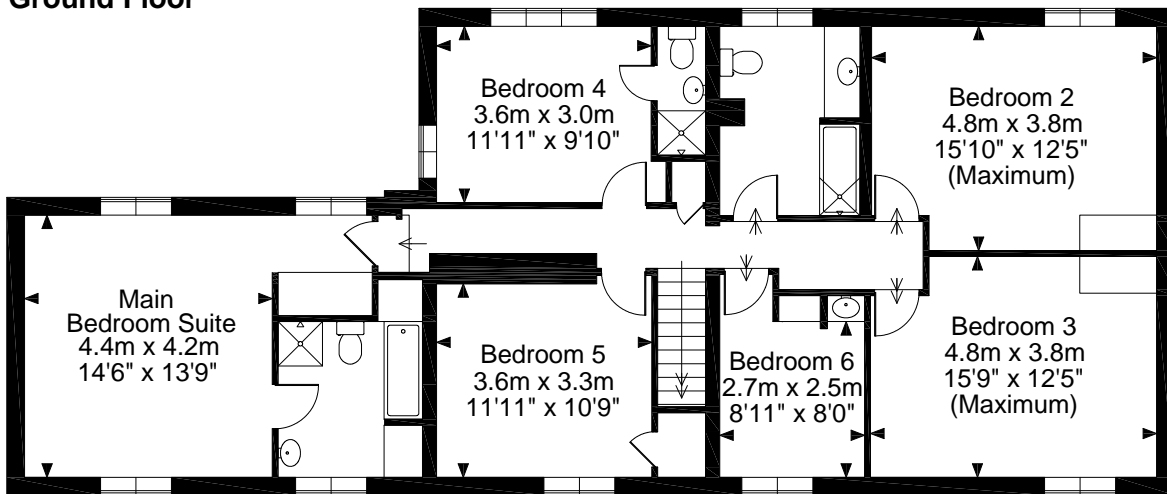

Holmbush Cottage, Roundstreet Common, Wisborough Green, Billingshurst

Approximate Gross Internal Area
Main House = 2664 Sq Ft/248 Sq M
Stables = 994 Sq Ft/92 Sq M
Total = 3658 Sq Ft/340 Sq M

Ground Floor

First Floor

FOR ILLUSTRATIVE PURPOSES ONLY - NOT TO SCALE

The position & size of doors, windows, appliances and other features are approximate only.

© ehouse. Unauthorised reproduction prohibited. Drawing ref. dig/8106255/LCO