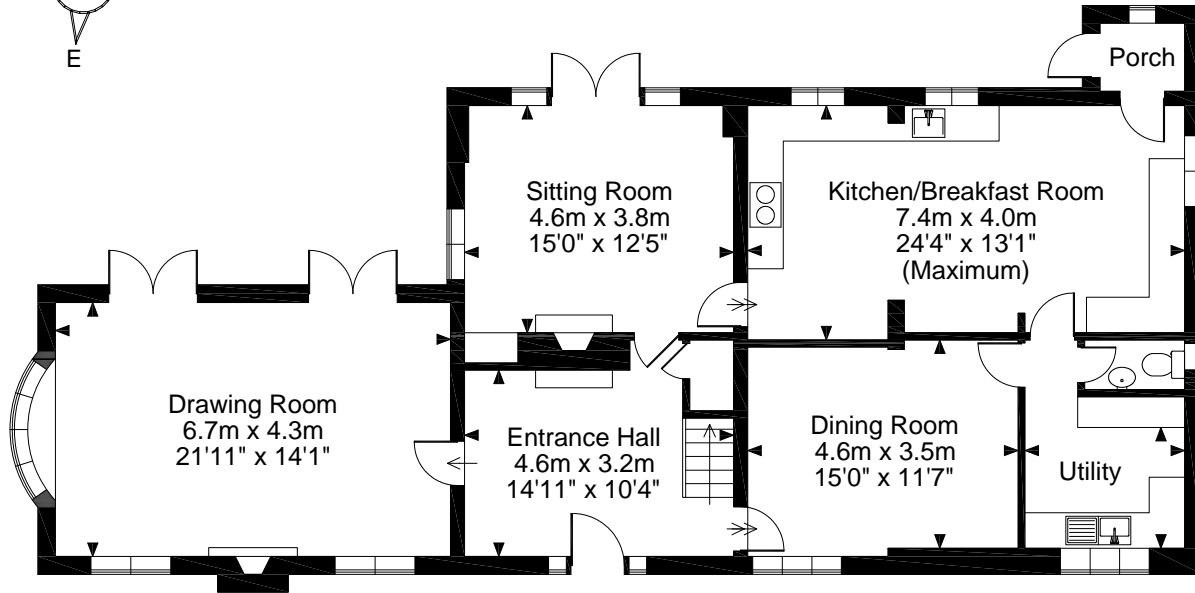

Holmbush Cottage, Roundstreet Common, Wisborough Green, Billingshurst

Approximate Gross Internal Area
Main House = 2664 Sq Ft/248 Sq M
Stables = 994 Sq Ft/92 Sq M
Total = 3658 Sq Ft/340 Sq M

Ground Floor

First Floor

FOR ILLUSTRATIVE PURPOSES ONLY - NOT TO SCALE

The position & size of doors, windows, appliances and other features are approximate only.

© ehouse. Unauthorised reproduction prohibited. Drawing ref. dig/8106255/LCO