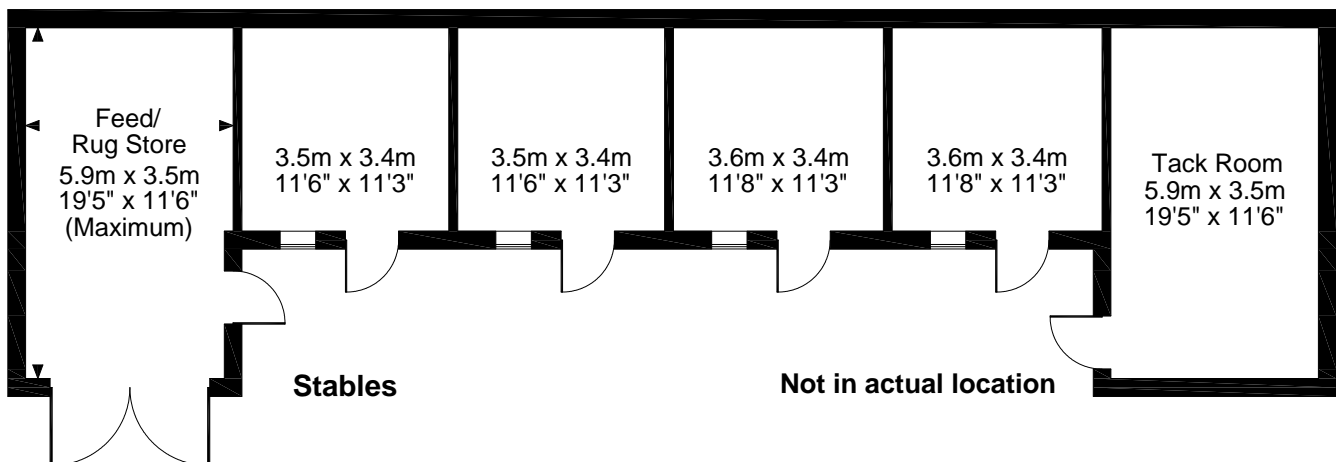

Holmbush Cottage, Roundstreet Common, Wisborough Green, Billingshurst

Approximate Gross Internal Area
Main House = 2664 Sq Ft/248 Sq M
Stables = 994 Sq Ft/92 Sq M
Total = 3658 Sq Ft/340 Sq M

Ground Floor

First Floor

FOR ILLUSTRATIVE PURPOSES ONLY - NOT TO SCALE

The position & size of doors, windows, appliances and other features are approximate only.

© ehouse. Unauthorised reproduction prohibited. Drawing ref. dig/8106255/LCO